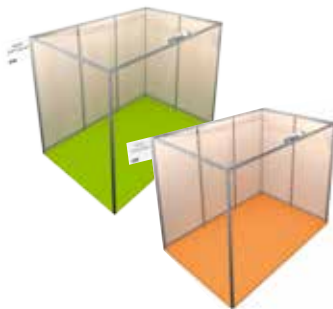

Bare stand area

Paris: €508 excl. VAT/sq.m* - Lille, Lyon: €330 excl. VAT/sq.m*

Fittings

For bare stand area

*Fitting rate to add to bare surface area rate, module exhibitor pack rate, insurance rate and options. Non-binding illustrations

Example of a 6 sq.m stand

Optimum Fitting

From 9 sq.m (2 faces compulsory)

Paris: €262 excl. VAT/sq.m*

Lille, Lyon: €180 excl. VAT/sq.m*

- Modular partitions
- Carpet, awning (color harmony**) + 1 wastepaper basket.
- For 2 faces: 2 rails of 2 spotlights + 1 sq.m storage with shelf, with one lockable door + 1 customized counter with white tray, 1 receptionist stool, double face arched sign tower with one spotlight frontside, 1 customized color pvc + 1 flag banner.

- Carpet and awning partial (color harmony)**
- Modular partitions
- For 3 faces: 4 customized counters + 4 receptionist stools + 4 PVC signs + 4 tracks with 2 spotlights + 1 arched sign tower raised 1.5 m with 1 x 300W spotlight + 2 sq.m storage area with a lockable door and shelf, wastepaper basket.