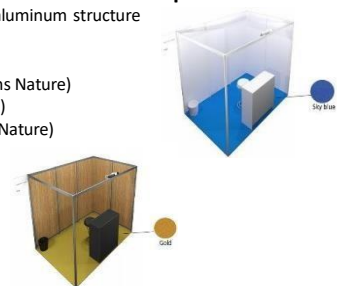

Modular counter

3 sq.m space (L 2m x D 1,5m)

Paris : 1 943€ excl. VAT

- White/wooden partitions (Destinations Nature)
- BlueSky / Gold carpet (Destinations Nature)
- 1 white / black Bergan counter (Destinations Nature)
- 1 white / black Z stool (Destinations Nature)
- 1 white / black waste bin (Destinations Nature)
- 1 100w spotlight
- 1 1kw intermittent electrical connection
- Daily cleaning of the stand

Standard module

6 sq.m space (L 3m x D 2m)

Paris : 3 105€ excl. VAT – Lille : 2 430€ excl. VAT

Module in 9 and 12 sq.m, please contact us for the price

- Birch-colored partitions, titanium-colored aluminum structure
- Single color carpet
- 1 1kw intermittent electrical connection
- 1 white / black Bergan counter (Destinations Nature)
- 1 white / black Z stool (Destinations Nature)
- 1 white / black waste basket (Destinations Nature)
- Daily cleaning of the stand