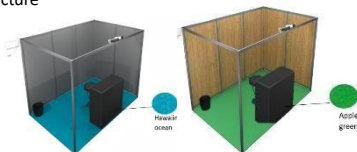

Village module

6 sq.m space (L 2m x D 1,5m)

Paris : 2 295€ excl. VAT – Lille : 2 106€ excl. VAT

Module in 9 and 12 sq.m, please contact us for the price

- White partitions and blue carpet (Tourism)
- Partitions, titanium-coloured aluminium structure
- 1 black Bergan counter (PNN026)
- 1 black Z stool (UCN707)
- 1 black waste bin (ANN075)
- 2 100w spotlight
- 1 1kw intermittent electrical connection
- Daily cleaning of the stand